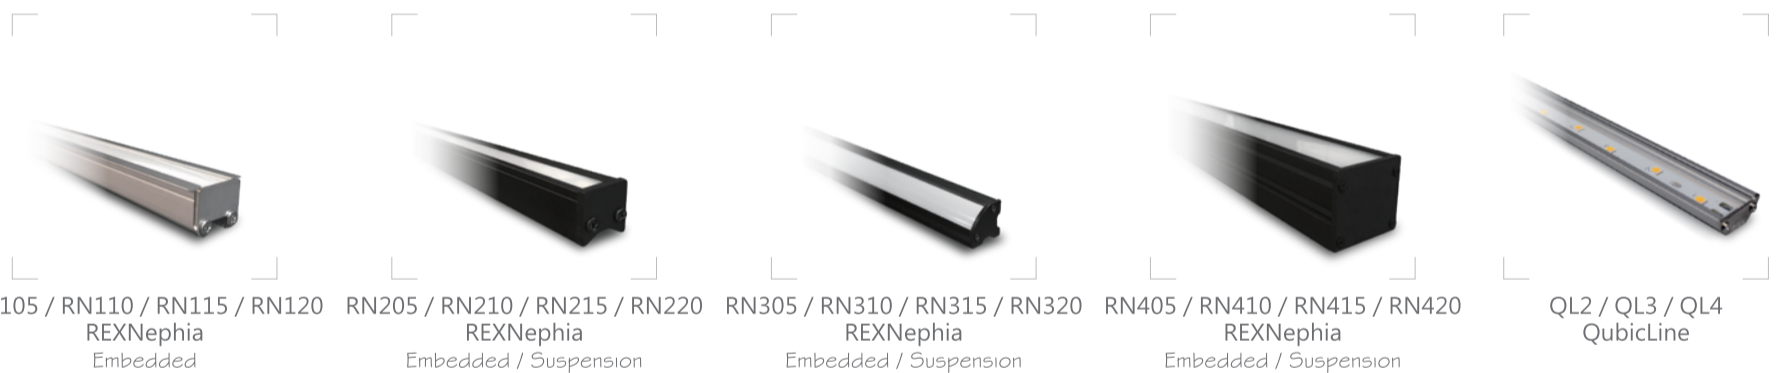

MAXWot Series

- Compliant with Panasonic Wide Series
- Compatible with US Junction box sockets.

Electronic Modules not included.

Black / Gray / White | W116 × H71 × D135 mm

CASAMBI

GLOBAL

Lighting track systems
Made in Finland

Description :	14W	8.5W	8.5W	6W	2W
Color :	White	White	White	White	Aluminum
Beam Angle :	Flood	Flood	25°	25°	25°
Dimension (mm) :	Ø 150 x H36	Ø 111 x H41.5	Ø 111 x H39	Ø 80 x H48	Ø 49 x H34
Cutout / Note :	Ø 135 x H40	Ø 100 x H45	Ø 100 x H40	Ø 70 x H50	Ø 45 x H35

Description :	8.5W x 1 / x2 / x3	8.5W x 1 / x2 / x3	8W / 13W	8W	8W
Color :	Black / White	Black / White	Black / White	Black / White	Black / White
Beam Angle :	25°	Flood	24°	10° / 24° / 38°	10° / 24° / 38°
Dimension (mm) :	L 150 x W 150 x H 100	L 150 x W 150 x H 100	Ø 100 x H 100 / 134 x H 123	Ø 60 x W 263 x H 131	Ø 60 x W 184 x H 214
Cutout / Note :	□ □ □	□ □ □		2 / 4 / 6 wires tracking system	2 / 4 / 6 wires tracking system

Description :	8.5W / 17W / 21W / 34W	1.5W	1.5W	35W	5W
Color :	Aluminum	Aluminum	Stainless steel	White	Transparent
Beam Angle :	25° / 40° / 80°	25°, Spotlight	Flood	Flood	120°
Dimension (mm) :	L 290 x W 60 x H 85	Ø 49 x H 57	Ø 100 x H 70	L 600 x W 600 x H 30	L x W 12 x H 6
Cutout / Note :	L 590 x W 60 x H 85 L 890 x W 60 x H 85 L 1,190 x W 60 x H 85	Ø 45 x H 75	Ø 90	L 1200 x W 300 x H 30	Mono color Soft Strip Light Silicone Tube