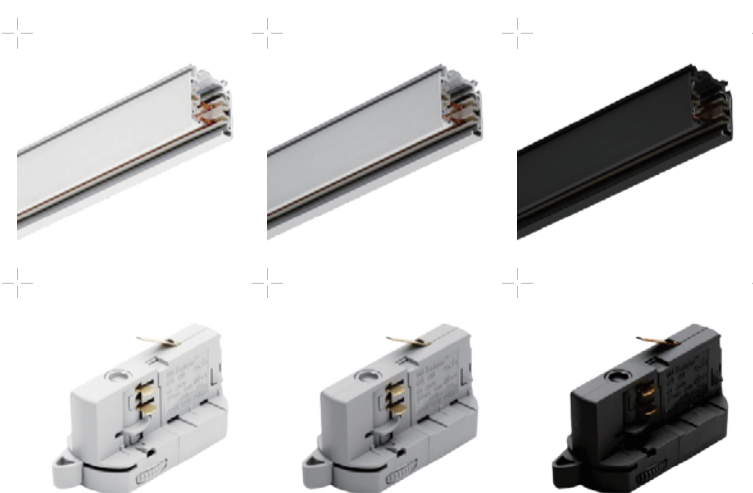

MAXWot Series

- Compliant with Panasonic Wide Series
- Compatible with US Junction box sockets.

Electronic Modules not included.

Black / Gray / White | W116 × H71 × D135 mm

CASAMBI

GLOBAL

Lighting track systems
Made in Finland

Description :	14W	8.5W	8.5W	6W	2W
Color :	White	White	White	White	Aluminum
Beam Angle :	Flood	Flood	25°	25°	25°
Dimension (mm) :	Ø 150 x H36	Ø 111 x H41.5	Ø 111 x H39	Ø 80 x H48	Ø 49 x H34
Cutout / Note :	Ø 135 x H40	Ø 100 x H45	Ø 100 x H40	Ø 70 x H50	Ø 45 x H35

Description :	8.5W x 1 / x2 / x3	8.5W x 1 / x2 / x3	8W / 13W	8W	8W
Color :	Black / White	Black / White	Black / White	Black / White	Black / White
Beam Angle :	25°	Flood	24°	10° / 24° / 38°	10° / 24° / 38°
Dimension (mm) :	L 150 x W 150 x H 100	L 150 x W 150 x H 100	Ø 100 x H 100 / 134 x H 123	Ø 60 x W 263 x H 131	Ø 60 x W 184 x H 214
Cutout / Note :	□ □ □	□ □ □		2 / 4 / 6 wires tracking system	2 / 4 / 6 wires tracking system

Description :	8.5W / 17W / 21W / 34W	1.5W	1.5W	35W	5W
Color :	Aluminum	Aluminum	Stainless steel	White	Transparent
Beam Angle :	25° / 40° / 80°	25°, Spotlight	Flood	Flood	120°
Dimension (mm) :	L 290 x W 60 x H 85	Ø 49 x H 57	Ø 100 x H 70	L 600 x W 600 x H 30	L x W 12 x H 6
Cutout / Note :	L 590 x W 60 x H 85 L 890 x W 60 x H 85 L 1,190 x W 60 x H 85	Ø 45 x H 75	Ø 90	L 1200 x W 300 x H 30	Mono color Soft Strip Light Silicone Tube